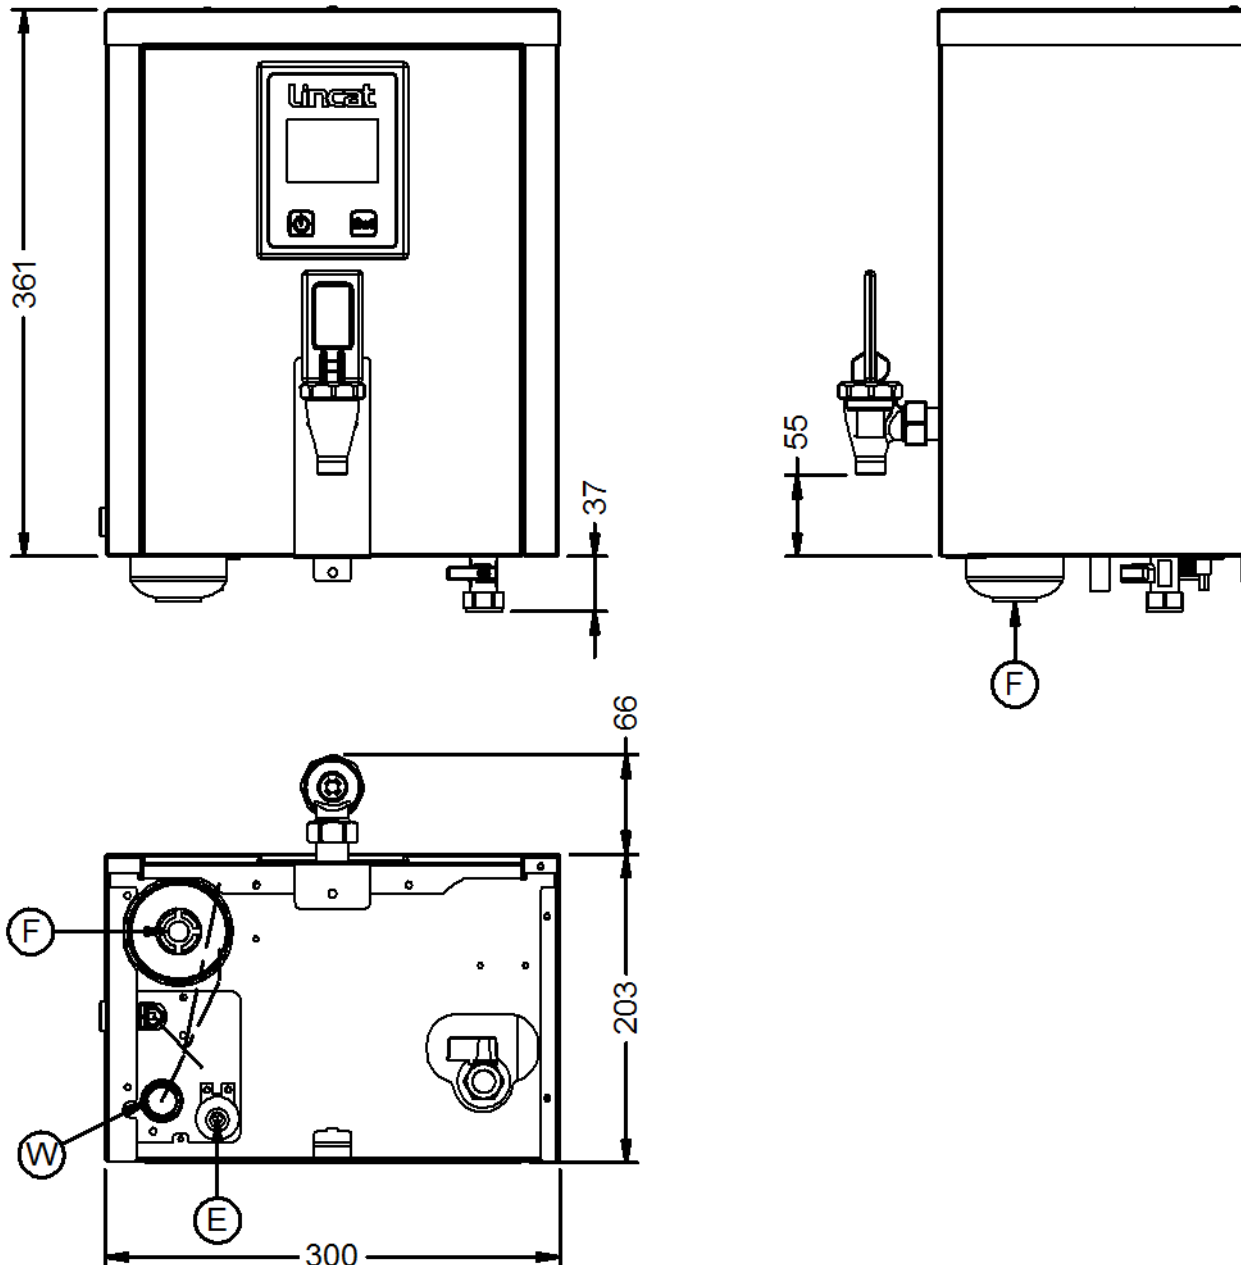

#### Weights and Dimensions

<b>Unit Height (External) mm</b>	398
<b>Unit Width (External) mm</b>	300
<b>Unit Depth (External) mm</b>	269
<b>Net Weight Kg</b>	8.9

### Available Accessories

<b>DP10</b>	DESCALER POWDER
<b>DR94</b>	NULL

Available Accessories

FC04

Filter Cartridge for Lincat FilterFlow Water Boiler

Technical Picture

**Lincat Limited**

Whisby Road,  
Lincoln, LN6 3QZ,  
United Kingdom