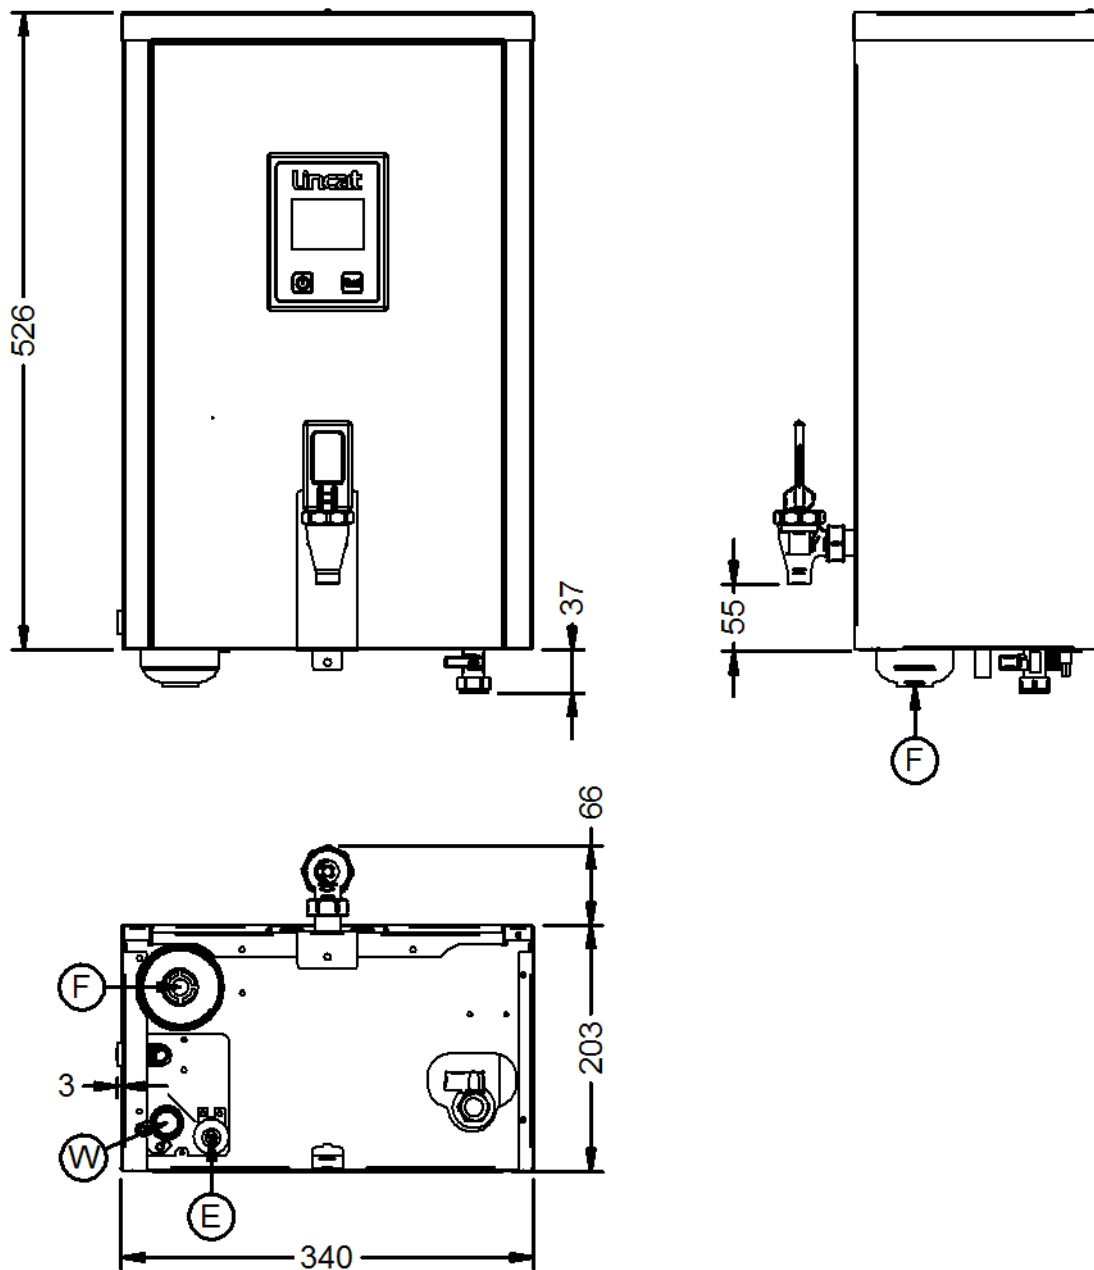

Available Accessories

FC04

Filter Cartridge for Lincat FilterFlow Water Boiler

Technical Picture